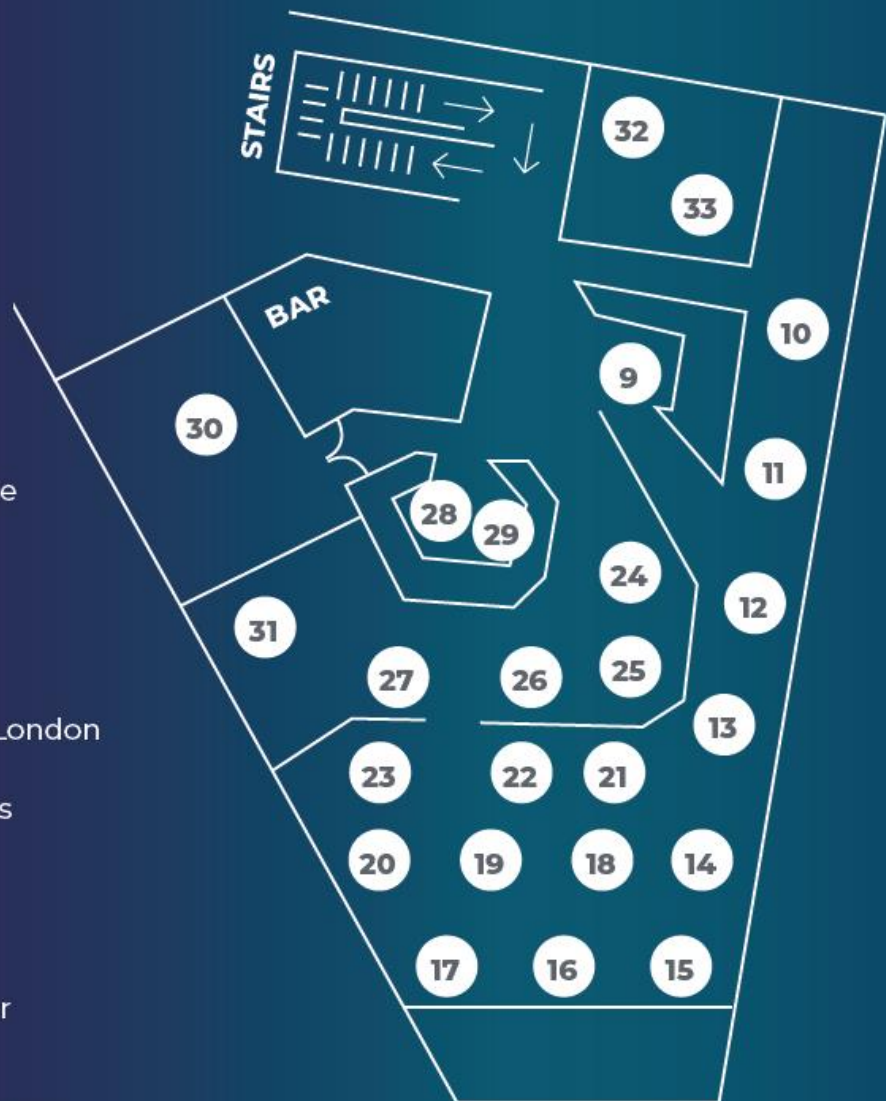

First Floor Map

KEY

- 9. The Savoy London
- 10. M Restaurant
- 11. Cathedral View
- 12. Daly's Wine Bar
- 13. The Guardsman
- 14. Two Temple Place
- 15. Double Tree Victoria
- 16. AIRE Ancient Baths
- 17. Circa Embankment
- 18. The Rubens at the Palace
- 19. The Westminster Hotel
- 20. Page 8 Hotel
- 21. Smith & Wollensky
- 22. Strand Palace Hotel
- 23. Yaatra
- 24. The Trafalgar St. James London
- 25. QEII Centre
- 26. Conrad London St.James
- 27. ME London
- 28. Corinthia London
- 29. Somerset House
- 30. Taj Hotels & Jiva
- 31. Central Hall Westminster
- 32. Flight Club
- 33. Clermont Hotels & The Royal Horseguards Hotel

Ground Floor Map

KEY

- 1. London HQ Network registration desk
- 2. Palm House
- 3. London HQ
- 4. Westminster Cathedral
- 5. One Great George Street
- 6. Contigo
- 7. St. Ermin's Hotel
- 8. Westminster Chapel